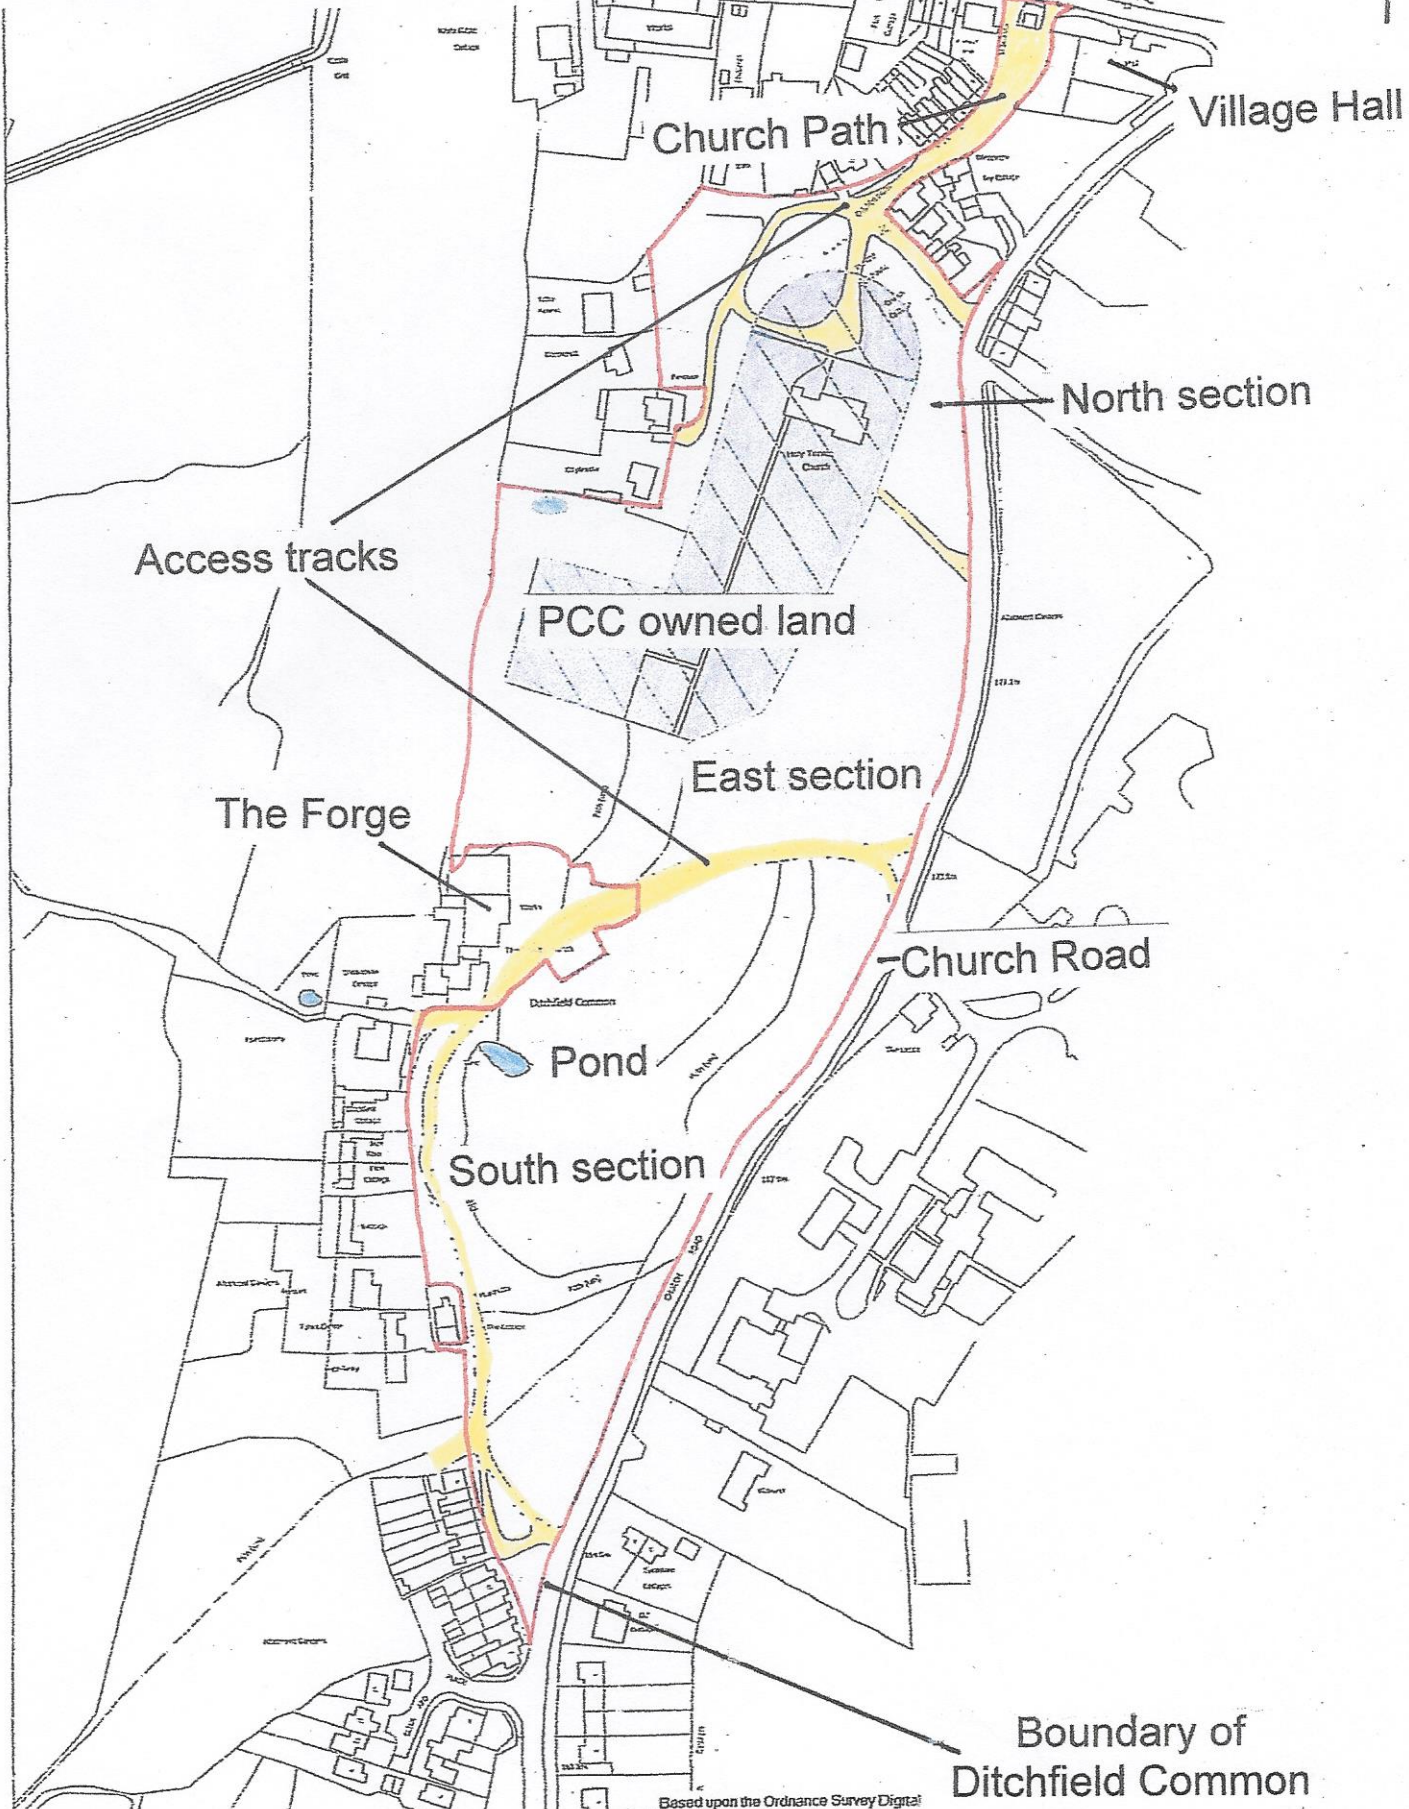

Ditchfield Common

Access tracks

Church Path

Village Hall

North section

PCC owned land

The Forge

East section

Church Road

Pond

South section

Boundary of Ditchfield Common

28/01/2011

1:2500

Based upon the Ordnance Survey Digital data product with the permission of Ordnance Survey on behalf of The Controller of Her Majesty's Stationery Office © Crown Copyright