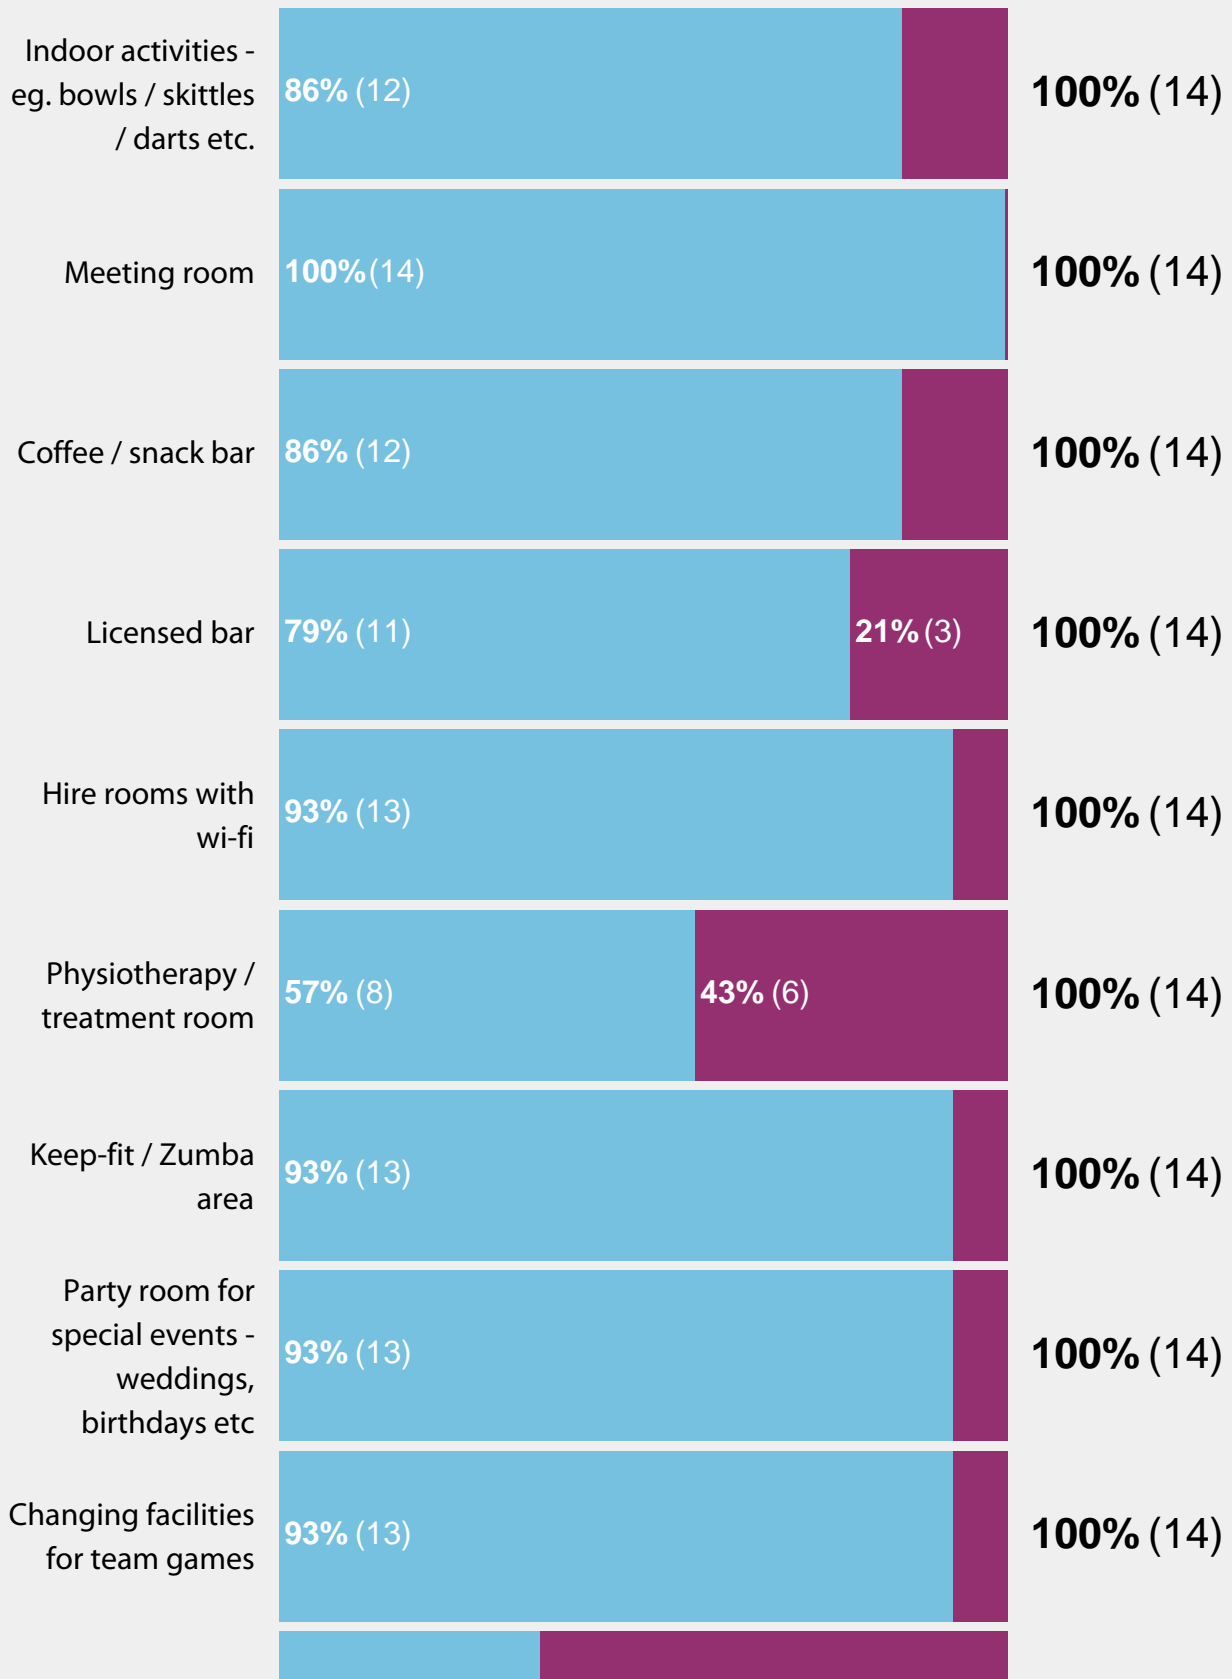

* 14 total responses, 100% of submissions

Do you use any of the following facilities?

What do you think of the facilities you use regularly and what improvements do you think could be made?

* 7 total responses, 50% of submissions

Do children in your household use any of the Youth Clubs? If yes, which? If not, why?

* 12 total responses, 86% of submissions

Where do the children and teenagers in your household attend their leisure and activity clubs?

* 5 total responses, 36% of submissions

**Please advise the out of
Parish location(s)**

* 5 total responses, 36% of submissions

If a new multi-purpose building was built on the playing fields, what facilities do you think it should provide?

■ Agree ■ Disagree

Total Responses

Please provide details of your other suggestion.

* 5 total responses, 36% of submissions